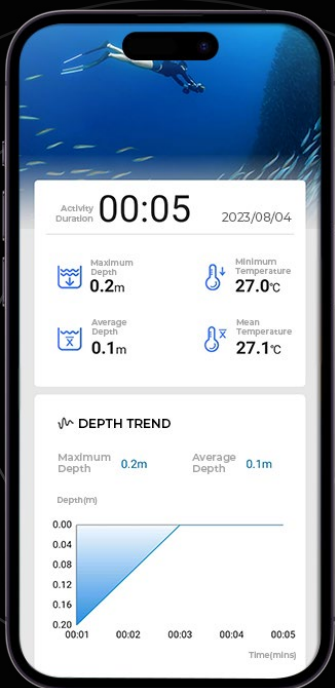

Optimal Depth Change Rate Alert: Seamlessly Navigate Depths up to 40m

Embark on underwater exploration with utmost confidence, guided by Subblue Vapor innovative depth change rate alert feature, ensuring both comfort and safety. Sudden depth changes can induce discomfort or even decompression sickness, which is why our system empowers you to set a controlled rate of depth change while receiving critical alerts upon nearing thresholds. With our recommended maximum descent speed of 18m/min and ascent speed of 9m/min, transitions are effortlessly smooth, allowing you to fully enjoy depths up to 40m

UNLEASH THE POWER WITH DETACHABLE BATTERY AND REVOLUTIONARY SUPER-FAST CHARGING

Elevate your underwater escapades with the ultimate convenience of a detachable battery, boasting a rated voltage of 29.6V and an impressive 13000mAh capacity, providing a substantial 384.8Wh of energy. Sublue Vapor robust battery not only fuels your adventures but also enables the unit to run for up to 60 minutes, ensuring extended exploration. Prioritizing your safety, it comes equipped with protective measures against overcharging, over-discharge, overcurrent, short-circuits, and discharge monitoring. Dive into the depths with confidence, empowered by innovation and security, making every underwater moment count. And that's not all – experience uninterrupted thrills with our cutting-edge Super-Fast Charging

technology. Charge your device from 0% to 85% in just 1 hour, and swiftly reach full power from 85% to 100% in a mere 0.5 hours. Stay fully charged and ready to explore the depths in no time, immersing yourself in the aquatic wonderland.

384.8 Wh

Lithium Battery

1.5 h

Charging Time

SMART CONNECTIVITY & DATA SHARING

Effortlessly link to your smartphone for seamless data sharing, including depth, temperature, rate of depth change, and location information during your aquatic journey.